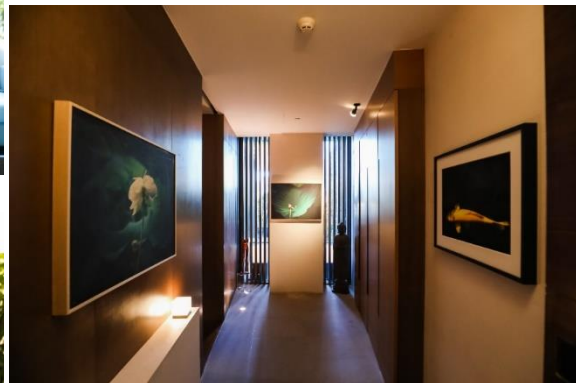

往期活动参考 - 贵宾水疗套房
Event Reference - Premier Spa Suite