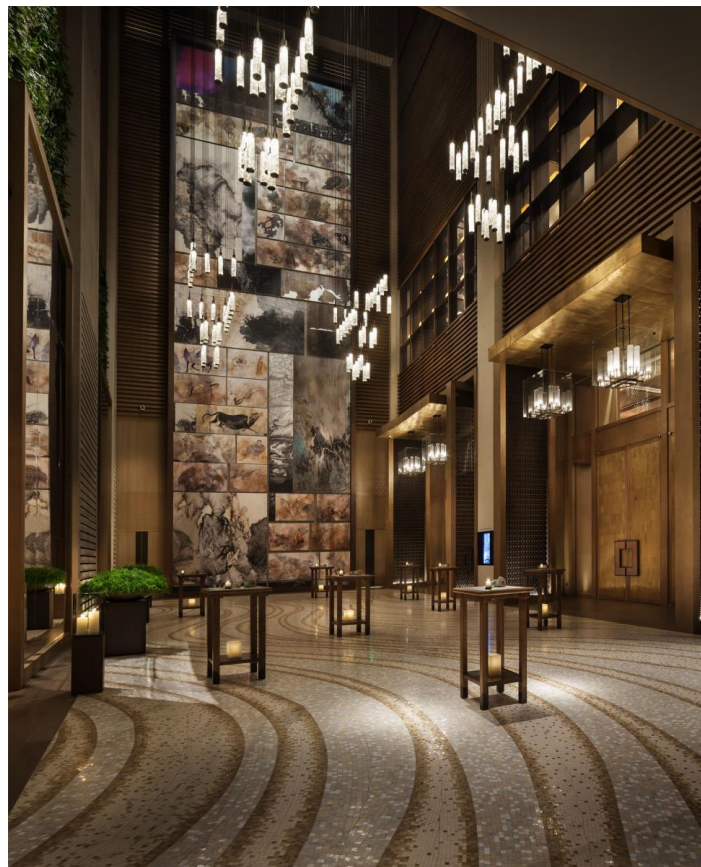

宴会空间
Event Spaces

370平米
370sqm